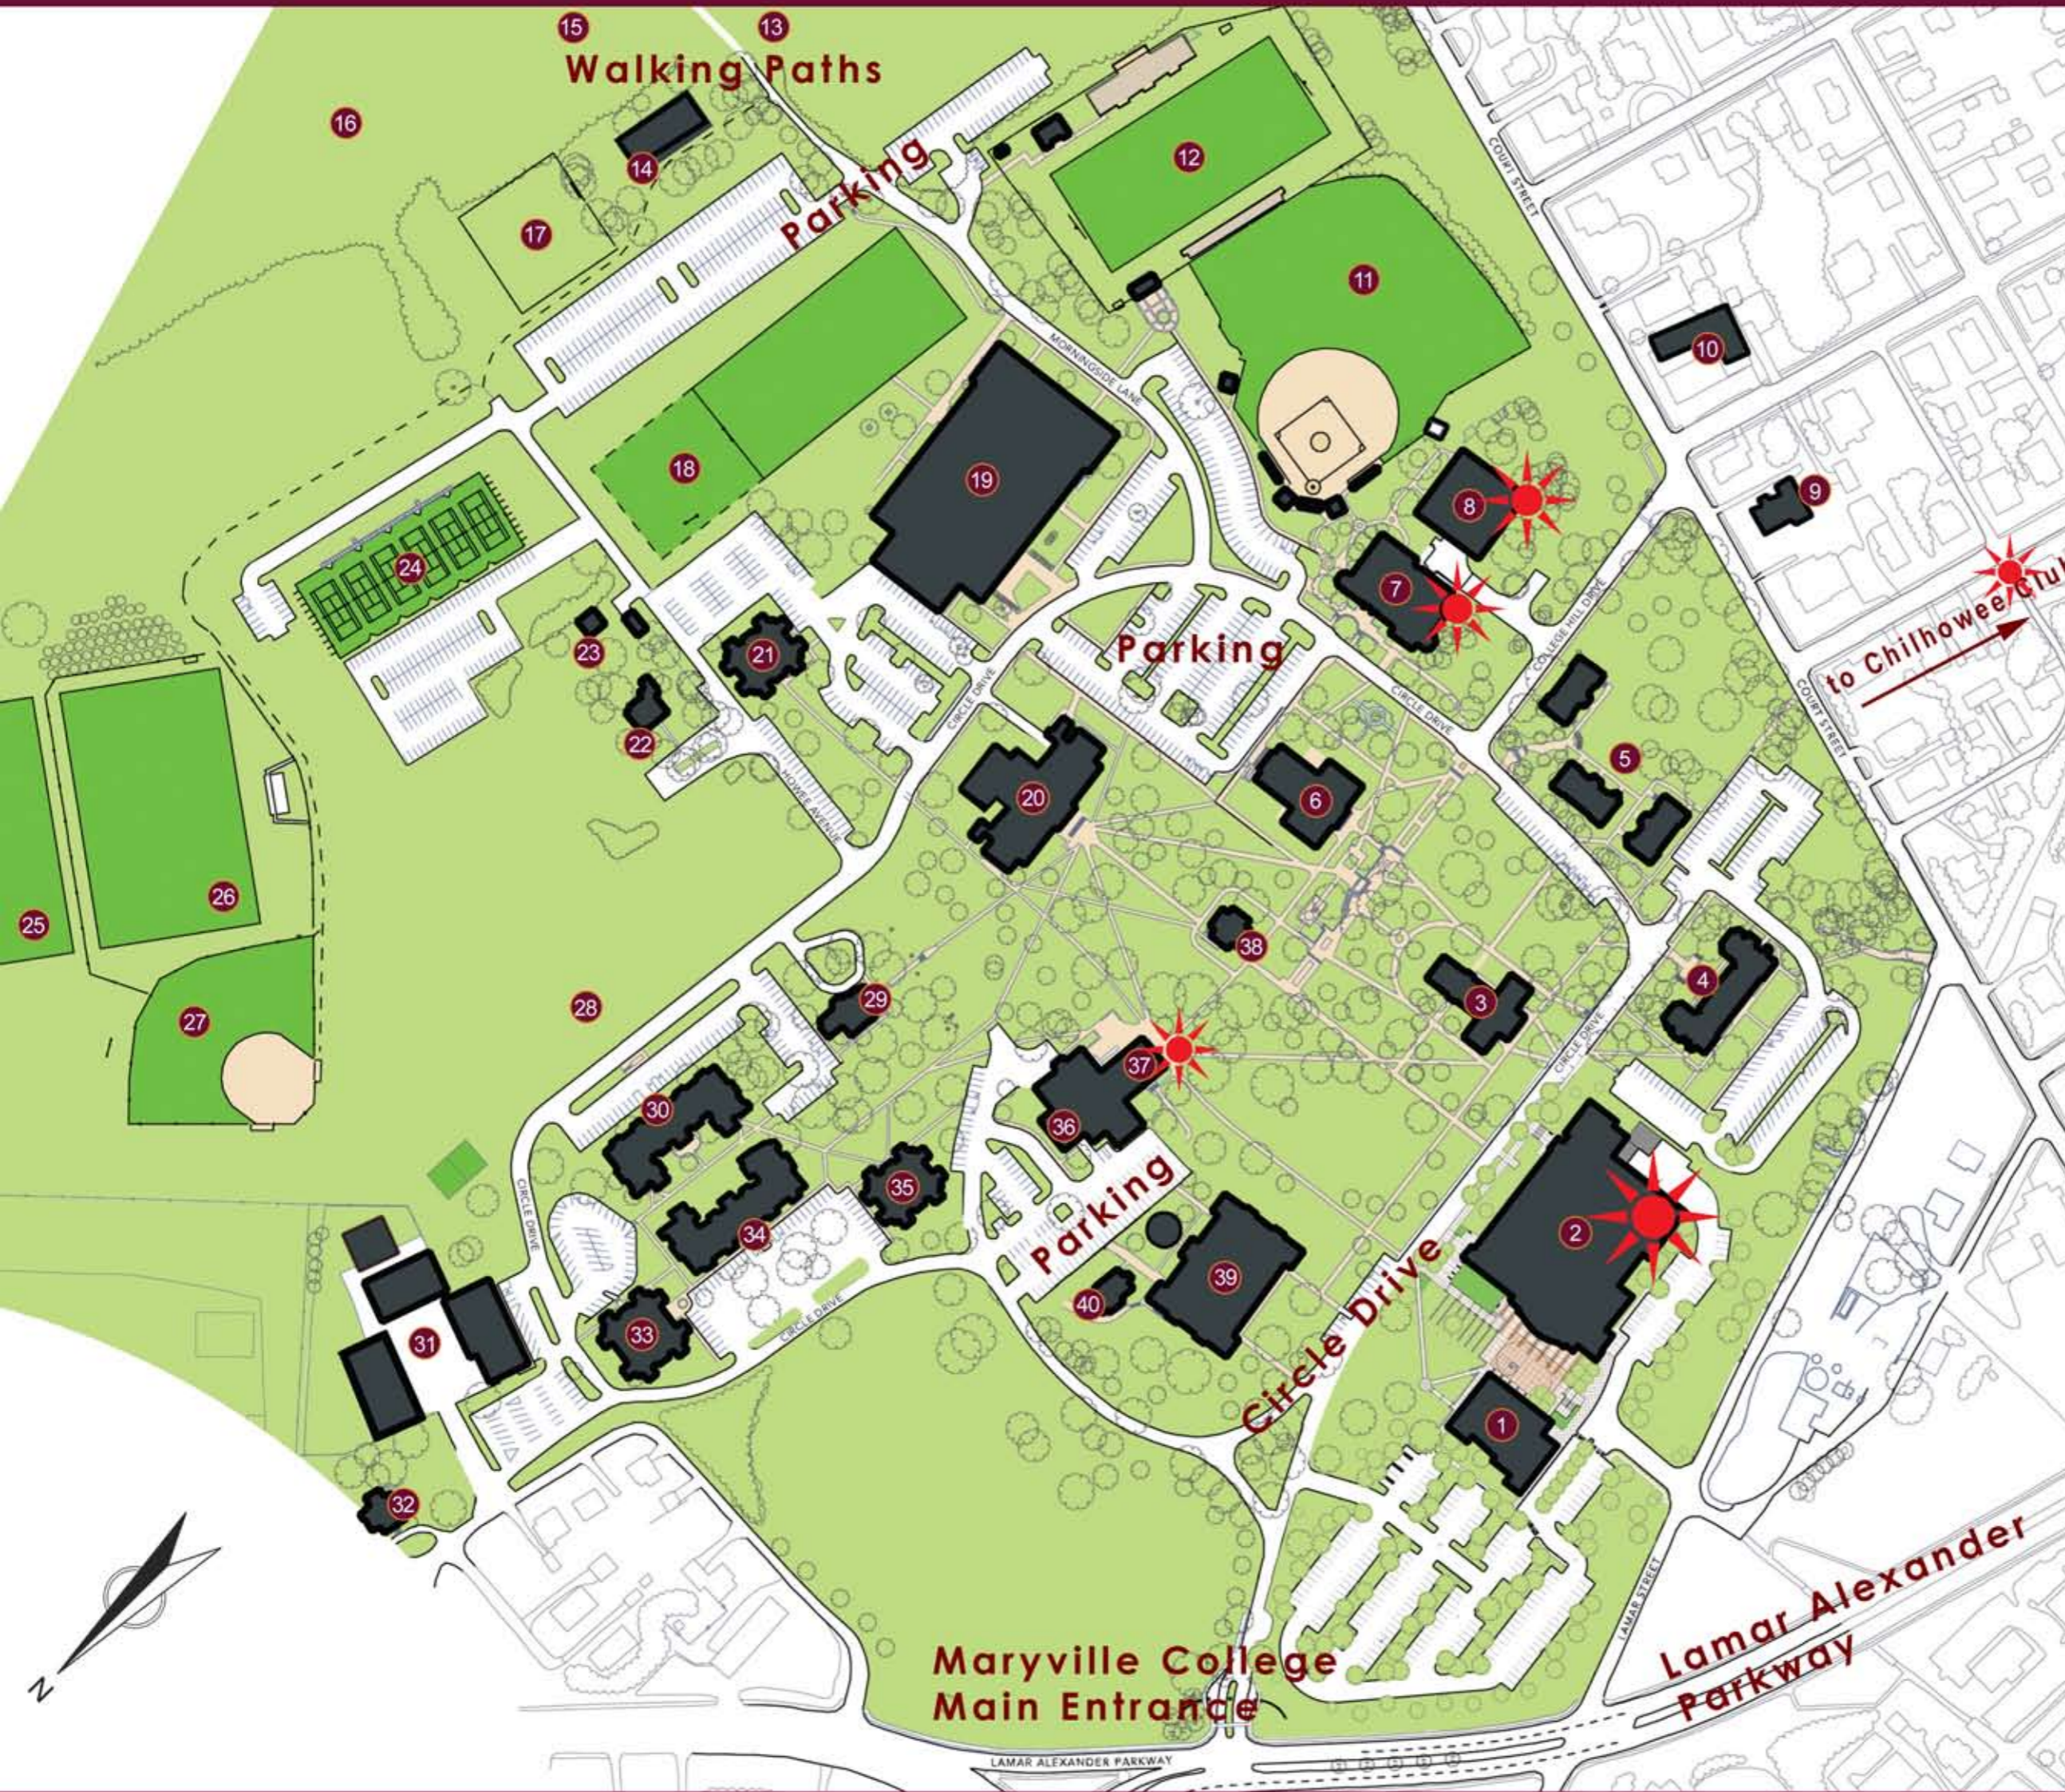

WELCOME TO Maryville COLLEGE

- 32 Alexander House
- 23 Alpine Tower
- 8 Alumni Gym **main dance venue**
- 3 Anderson Hall
- 7 Bartlett Hall **ATM, Issac's Café**
- 11 Baseball Field
- 5 Beeson Village
- 4 Carnegie Hall
- 1 Clayton Center for the Arts
Art and Recital Hall
- 2 Clayton Center for the Arts
Main Building **Silver Spoon Express**
- 17 College Cemetery
- 16 College Woods
- 19 Cooper Athletic Center
- 21 Copeland Hall
- 10 Court Street Apartments
- 22 Crawford House
- 35 Davis Hall
- 6 Fayerweather Hall
- 18 Football Practice Field
- 33 Gamble Hall
- 34 Gibson Hall
- 12 Honaker Field/Thornton Stadium
- 15 House in the Woods
- 40 International House
- 28 Lloyd Beach
- 30 Lloyd Hall
- 14 McArthur Pavilion
- 37 Pearsons Hall **Dorm, Cafeteria, ATM**
- 36 Proffitt Dining Room
- 31 Physical Plant
- 13 Ruby Tuesday Lodge
- 38 Samuel Tyndale Wilson Center
for Campus Ministry
- 39 Sutton Science Center
- 26 Soccer Field
- 25 Soccer Practice Field
- 27 Softball Field
- 24 Tennis Courts
- 20 Thaw Hall
- 29 Willard House
- 9 Wright House

 **Chilhowee Club** (location of several Sat workshops) is at corner of Cate & Clarion. See town map for details.

Need Help? Call Campus Security 865.981.8112